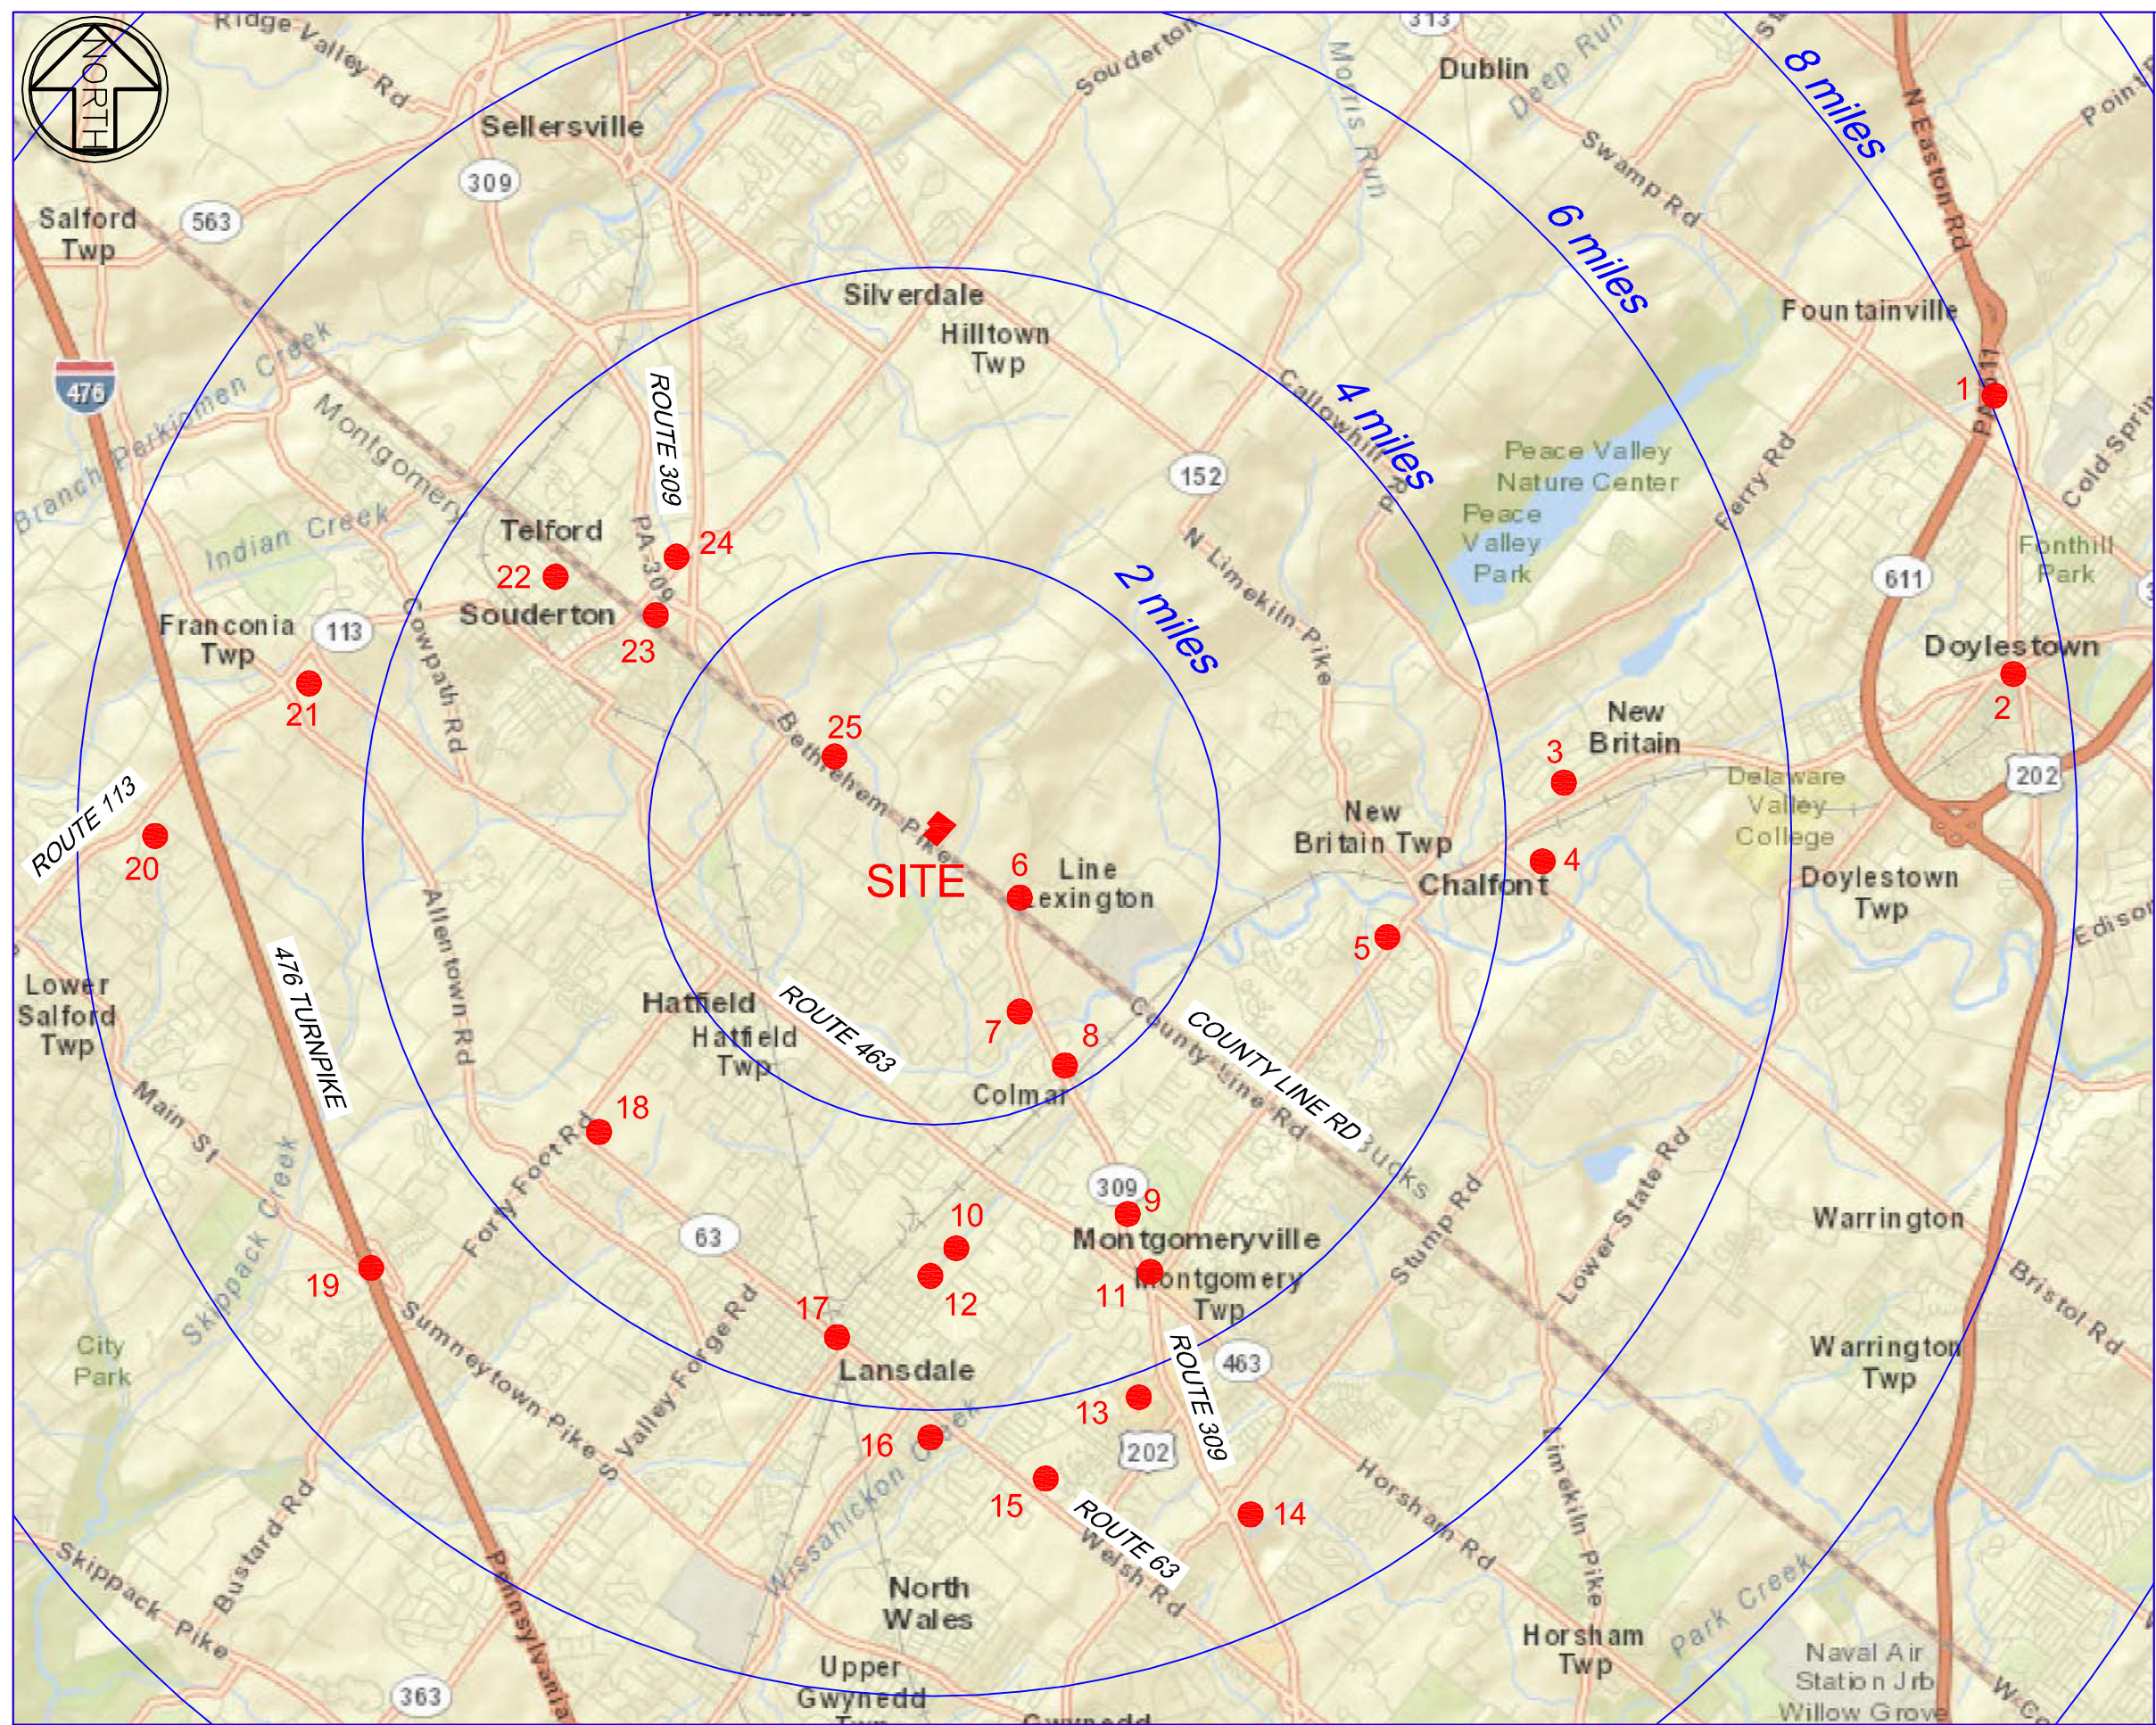

\\metzbs01\projects\METZ\7273\Sales Marketing\Location Map\309 Location Map.dwg, 5/22/2013 1:09:45 PM, KH

Directory	
1	Nissan , Ford, Lincoln, Mistubishi
2	Doylestown
3	Giant Shopping Center
4	84 Lumber Co.
5	Chalfont Village Shopping Center
6	Hilltown Crossing Shopping Center (Walmart)
7	Bergey's Chevrolet
8	WV, Mazda
9	Honda/ Chrysler
10	Bergey
11	Montgomeryville Five Points Plaza & Water Tower Square Shopping Center (Home Depot, Lowes)
12	Lansdale Hospital
13	Montgomery Mall (Sears, Macy's, Dicks, Gap, H&M...) Future Wegman's
14	Acura
15	Sandy Brooke Plaza & Montgomery Commons Shopping Center
16	YMCA
17	Lansdale
18	Ralphs Corner (Kohl's), Hatfield Crossing Shopping Center (Lowes)
19	Lansdale Interchange
20	YMCA
21	Bergey's Chrysler, Dodge, Jeep
22	Souderton
23	County Line Plaza Shopping Center
24	Hilltown shopping Center (Home Depot, Giant)
25	Toyota, Car Sense

### 309 OFFICE FURNITURE REGIONAL LOCATION MAP